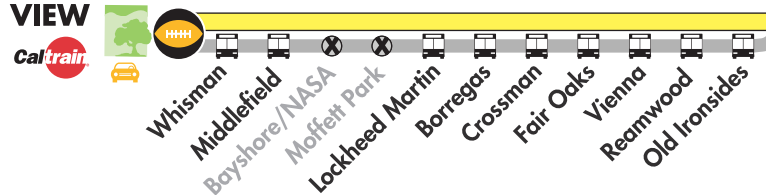

**DOWNTOWN MOUNTAIN VIEW**

# Super Bowl Sunday Light Rail Service

February 7, 2016

**LEGEND**

- Direct Service from Mountain View
  - Direct Service from Alum Rock
  - Direct Service from San Jose Diridon
  - Direct Service from Santa Teresa
- Note:** All passengers boarding Direct Service trains to Levi's Stadium must have tickets to the game and pre-purchase their transit ticket online at [vta.org](http://vta.org)

- Winchester — Civic Center
- Alum Rock — Santa Teresa
- Ohlone/Chynoweth — Almaden
- Mountain View — Baypointe Bus Bridge
- Light Rail Station (Super Bowl Direct Service)
- Light Rail Station (Regular Service)
- Stations Closed
- Park & Ride Lots